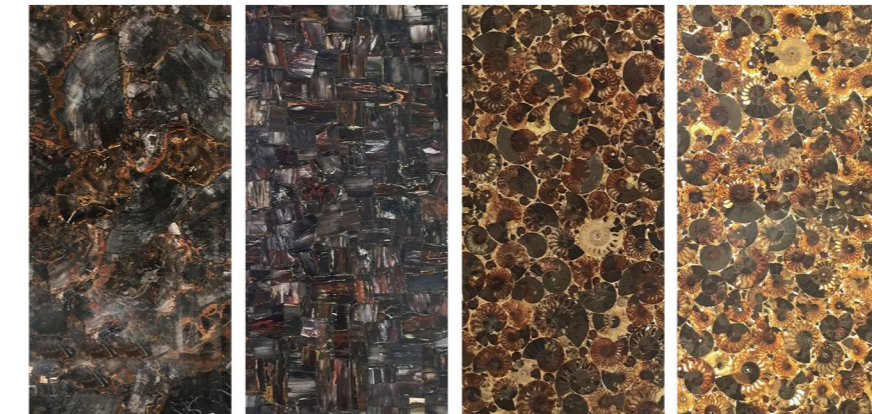

Black Petrified Wood Round Texture   Black Petrified Wood Stripe Texture   Ammonite   Backlit Ammonite