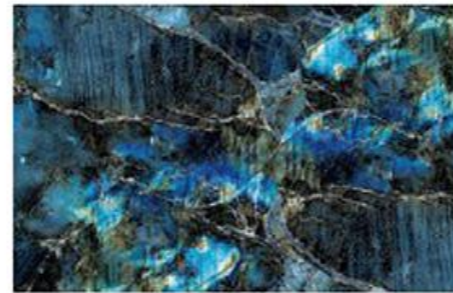

Labradorite