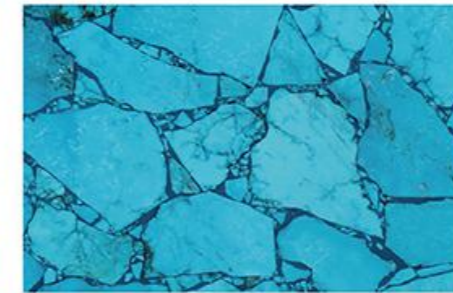

Semiprecious

Turquoise