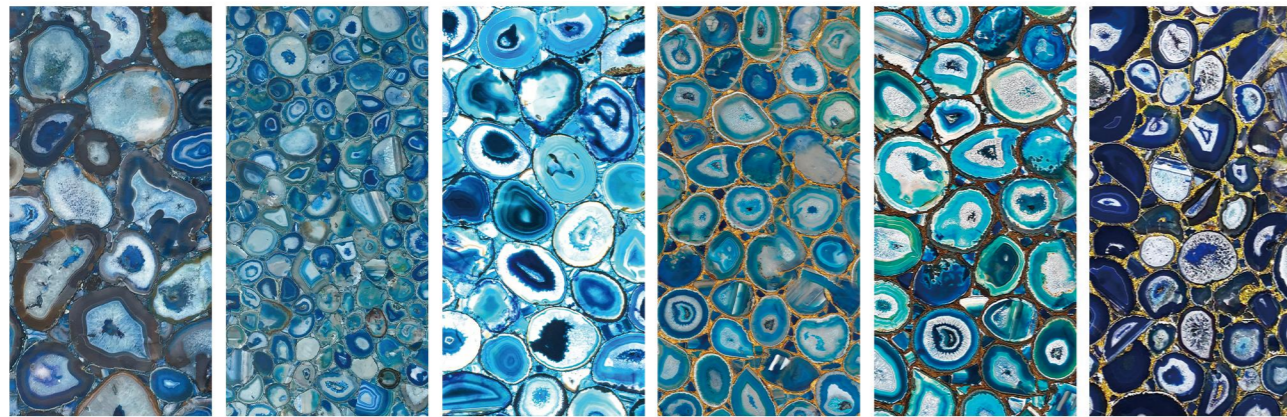

Smoky Quartz With Gold Foil

Smoky Quartz With Silver Foil

Fire Quartz

Backlit Fire Quartz

丑
Agate Stone Series

白玛瑙
White Agate Backlit White Agate White Agate With Gold Foil Black Agate Backlit Black Agate Black Agate With Gold Foil

实心蓝
Solid Blue Agate Blue Agate Backlit Blue Agate Blue Agate With Gold Foil Backlit Blue Agate With Gold Foil Blue Agate With Gold Dust

粉红
Pink Agate Backlit Pink Agate Red Agate Backlit Red Agate Green Agate Backlit Green Agate