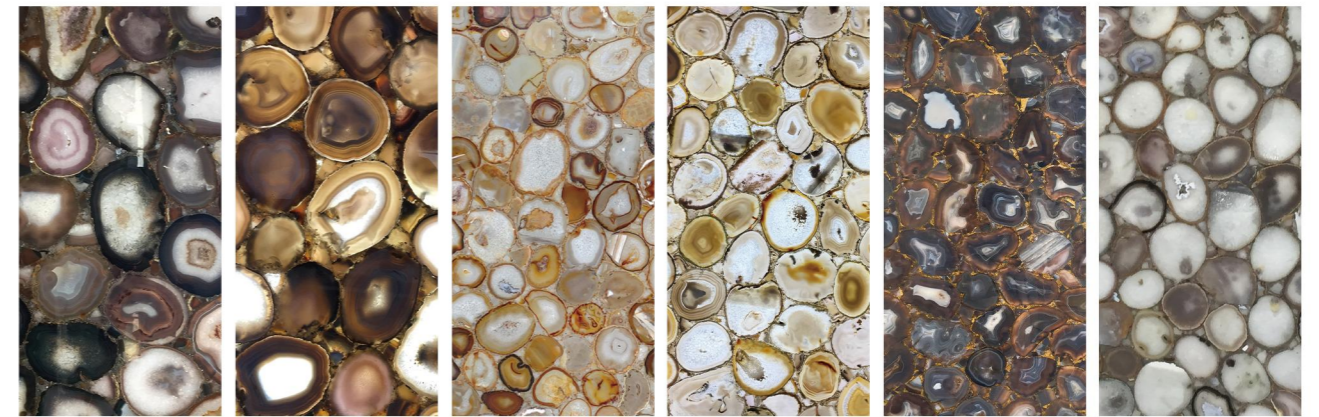

Smoky Quartz With Gold Foil

Smoky Quartz With Silver Foil

Fire Quartz

Backlit Fire Quartz

丑
Agate Stone Series

白玛瑙
White Agate Backlit White Agate White Agate With Gold Foil Black Agate Backlit Black Agate Black Agate With Gold Foil

实心蓝
Solid Blue Agate Blue Agate Backlit Blue Agate Blue Agate With Gold Foil Backlit Blue Agate With Gold Foil Blue Agate With Gold Dust

粉红
Pink Agate Backlit Pink Agate Red Agate Backlit Red Agate Green Agate Backlit Green Agate

Agate Stone Series

Purple Agate Backlit Purple Agate Yellow Agate Backlit Yellow Agate Spider Silk Yellow Agate Backlit Spider Silk Yellow Agate

Solid Grey Agate Backlit Solid Grey Agate Grey Agate Backlit Grey Agate Grey Agate With Gold Foil Grey & White Agate