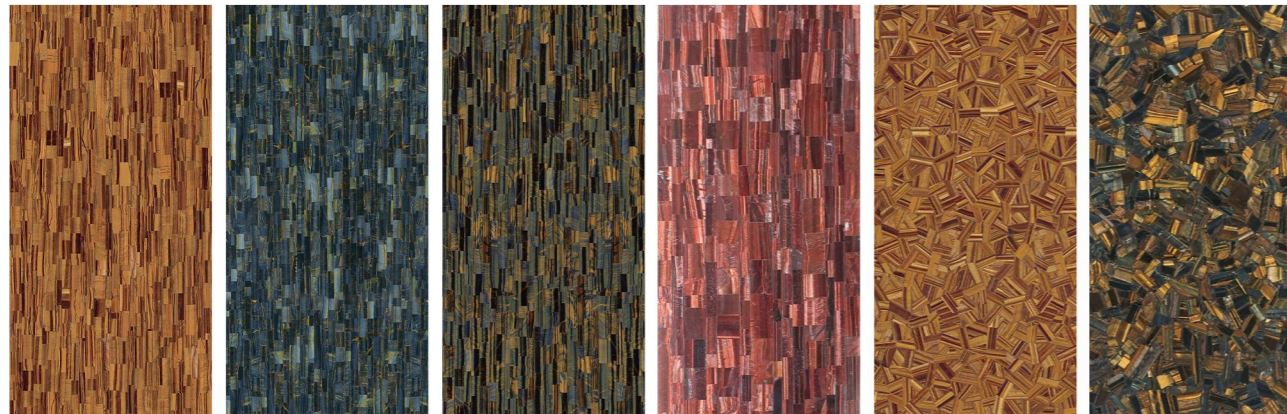

Agate Stone Series

Purple Agate Backlit Purple Agate Yellow Agate Backlit Yellow Agate Spider Silk Yellow Agate Backlit Spider Silk Yellow Agate

Solid Grey Agate Backlit Solid Grey Agate Grey Agate Backlit Grey Agate Grey Agate With Gold Foil Grey & White Agate

Colorful Agate Backlit Colorful Agate Colorful Agate With Gold Foil Moss Agate Backlit Moss Agate Custom Agate

Fluorite Series

Purple Fluorite Backlit Purple Fluorite Purple Fluorite Backlit Purple Fluorite Purple & Green Fluorite Backlit Purple & Green Fluorite

Solid Green Fluorite Backlit Solid Green Fluorite Green Fluorite Backlit Green Fluorite Colored Fluorite Backlit Colored Fluorite

Tiger Eye Stone Series

Yellow Tiger Eye Stone Blue Tiger Eye Stone Yellow & Blue Tiger Eye Stone Red Tiger Eye Stone Tiger Eye Stone Tiger Eye Stone

Malachite Series

Malachite Malachite Malachite Malachite With Gold Foil

化石系列
Fossil Series

Petrified Wood Round Texture Petrified Wood Stripe Texture Petrified Wood With Gold Foil Petrified Wood Light Color Petrified Wood Black Petrified Wood Dark Color