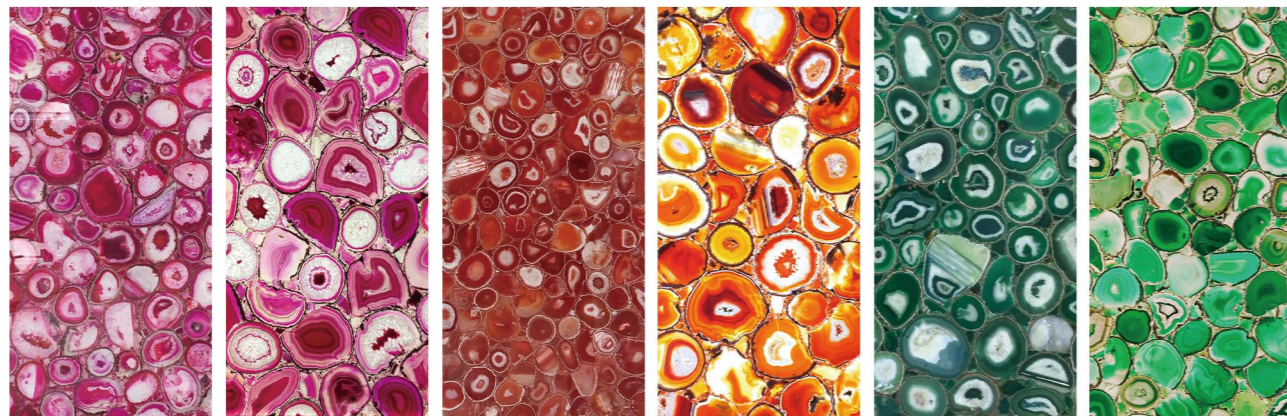

Smoky Quartz With Gold Foil

Smoky Quartz With Silver Foil

Fire Quartz

Backlit Fire Quartz

丑
Agate Stone Series

白玛瑙
White Agate Backlit White Agate White Agate With Gold Foil Black Agate Backlit Black Agate Black Agate With Gold Foil

实心蓝
Solid Blue Agate Blue Agate Backlit Blue Agate Blue Agate With Gold Foil Backlit Blue Agate With Gold Foil Blue Agate With Gold Dust

粉红
Pink Agate Backlit Pink Agate Red Agate Backlit Red Agate Green Agate Backlit Green Agate