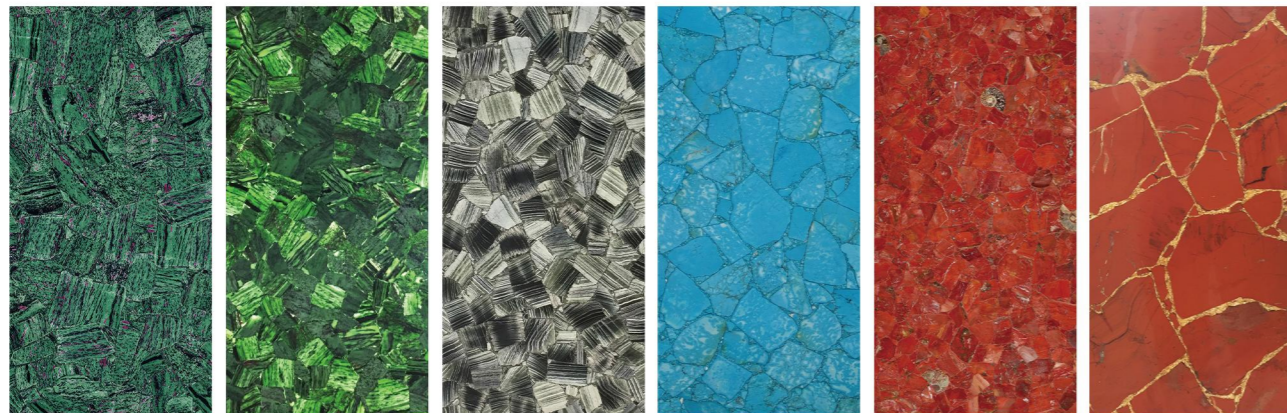

Malachite Series

Malachite Malachite Malachite Malachite With Gold Foil

化石系列
Fossil Series

Petrified Wood Round Texture Petrified Wood Stripe Texture Petrified Wood With Gold Foil Petrified Wood Light Color Petrified Wood Black Petrified Wood Dark Color

Lapis Lazuli Series

Lapis Lazuli Lapis Lazuli

Black Petrified Wood Round Texture Black Petrified Wood Stripe Texture Ammonite Backlit Ammonite

Other Semi Precious Stone Series

Sodalite Blue Jasper Backlit Sodalite Blue Jasper Blue Aventurine Backlit Blue Aventurine Apatite Backlit Apatite

Red Emerald Backlit Red Emerald Green Zebra Jasper Turquoise Red Jasper Red Jasper With Gold Foil

Labradorite Backlit Labradorite Labradorite With Gold Foil Backlit Labradorite With Gold Foil Labradorite With Silver Foil Backlit Labradorite With Silver Foil