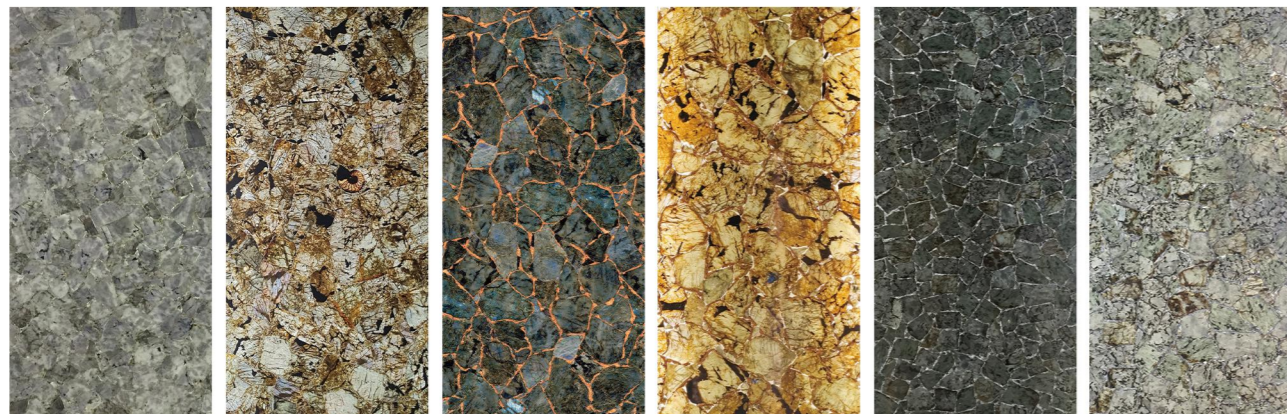

Labradorite   Backlit Labradorite   Labradorite With Gold Foil   Backlit Labradorite With Gold Foil   Labradorite With Silver Foil   Backlit Labradorite With Silver Foil