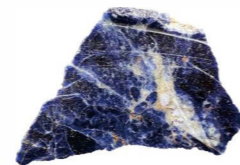

GEMSTONES COLLECTION

Crystal / Quartz Series

Yellow Tiger Eye

Blue Tiger Eye

Red Agate

Blue Agate

Grey Agate

Malachite

Lapis Lazuli

Sodalite Blue Jasper

White Crystal

Rose Quartz

Amethyst

Fluorite

Petrified Wood

Labradorite

Malachite Series

Malachite Malachite Malachite Malachite With Gold Foil

化石系列
Fossil Series

Petrified Wood Round Texture Petrified Wood Stripe Texture Petrified Wood With Gold Foil Petrified Wood Light Color Petrified Wood Black Petrified Wood Dark Color

Dark Brown Jadeite Backlit Dark Brown Jadeite Plum Blossom Jade Pearl Shell Black Mop Shell Capic Shell (Golden Yellow)

Semiprecious

Amethyst

White Quartz

Sodalite Blue

Petrified Wood (Yellow)

Petrified Wood