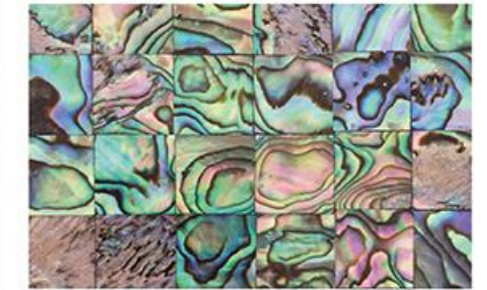

Shell tiles

White MOP

Gold MOP

Penguin Shell

River Shell Cut

River Shell White

Trochus

White MOP W

Gold MOP W

Pen Shell

River Shell Natural

White MOP

Abalone Shell

White MOP Cut

Gold MOP Cut

Pink Shell

River Shell Pink

Bamboo

Black MOP

Gold mother of pearl

Gold MOP Random

Gold MOP Cut

Gold MOP

Size Slab:
Large Size : 1300 x 2600 x 5 to 20mm Thickness, customized
Regular Size : 1200 x 2400 x 5 to 10mm Thickness, customized
Small Size : 100 x 100 x 5 to 10mm Thickness, customized
Tile : Can be customize, normally is 60*60cm, 30*30cm, etc