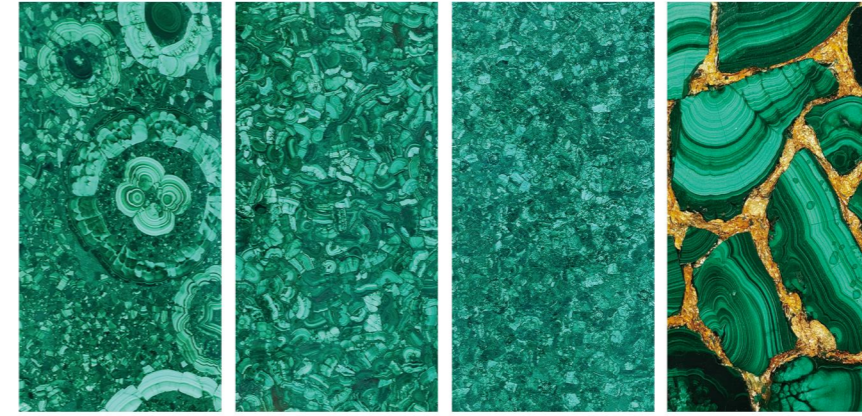

Agate Stone Series

Purple Agate Backlit Purple Agate Yellow Agate Backlit Yellow Agate Spider Silk Yellow Agate Backlit Spider Silk Yellow Agate

Solid Grey Agate Backlit Solid Grey Agate Grey Agate Backlit Grey Agate Grey Agate With Gold Foil Grey & White Agate

Colorful Agate Backlit Colorful Agate Colorful Agate With Gold Foil Moss Agate Backlit Moss Agate Custom Agate

Fluorite Series

Purple Fluorite Backlit Purple Fluorite Purple Fluorite Backlit Purple Fluorite Purple & Green Fluorite Backlit Purple & Green Fluorite

Solid Green Fluorite Backlit Solid Green Fluorite Green Fluorite Backlit Green Fluorite Colored Fluorite Backlit Colored Fluorite

Tiger Eye Stone Series

Yellow Tiger Eye Stone Blue Tiger Eye Stone Yellow & Blue Tiger Eye Stone Red Tiger Eye Stone Tiger Eye Stone Tiger Eye Stone

Malachite Series

Malachite Malachite Malachite Malachite With Gold Foil

化石系列
Fossil Series

Petrified Wood Round Texture Petrified Wood Stripe Texture Petrified Wood With Gold Foil Petrified Wood Light Color Petrified Wood Black Petrified Wood Dark Color